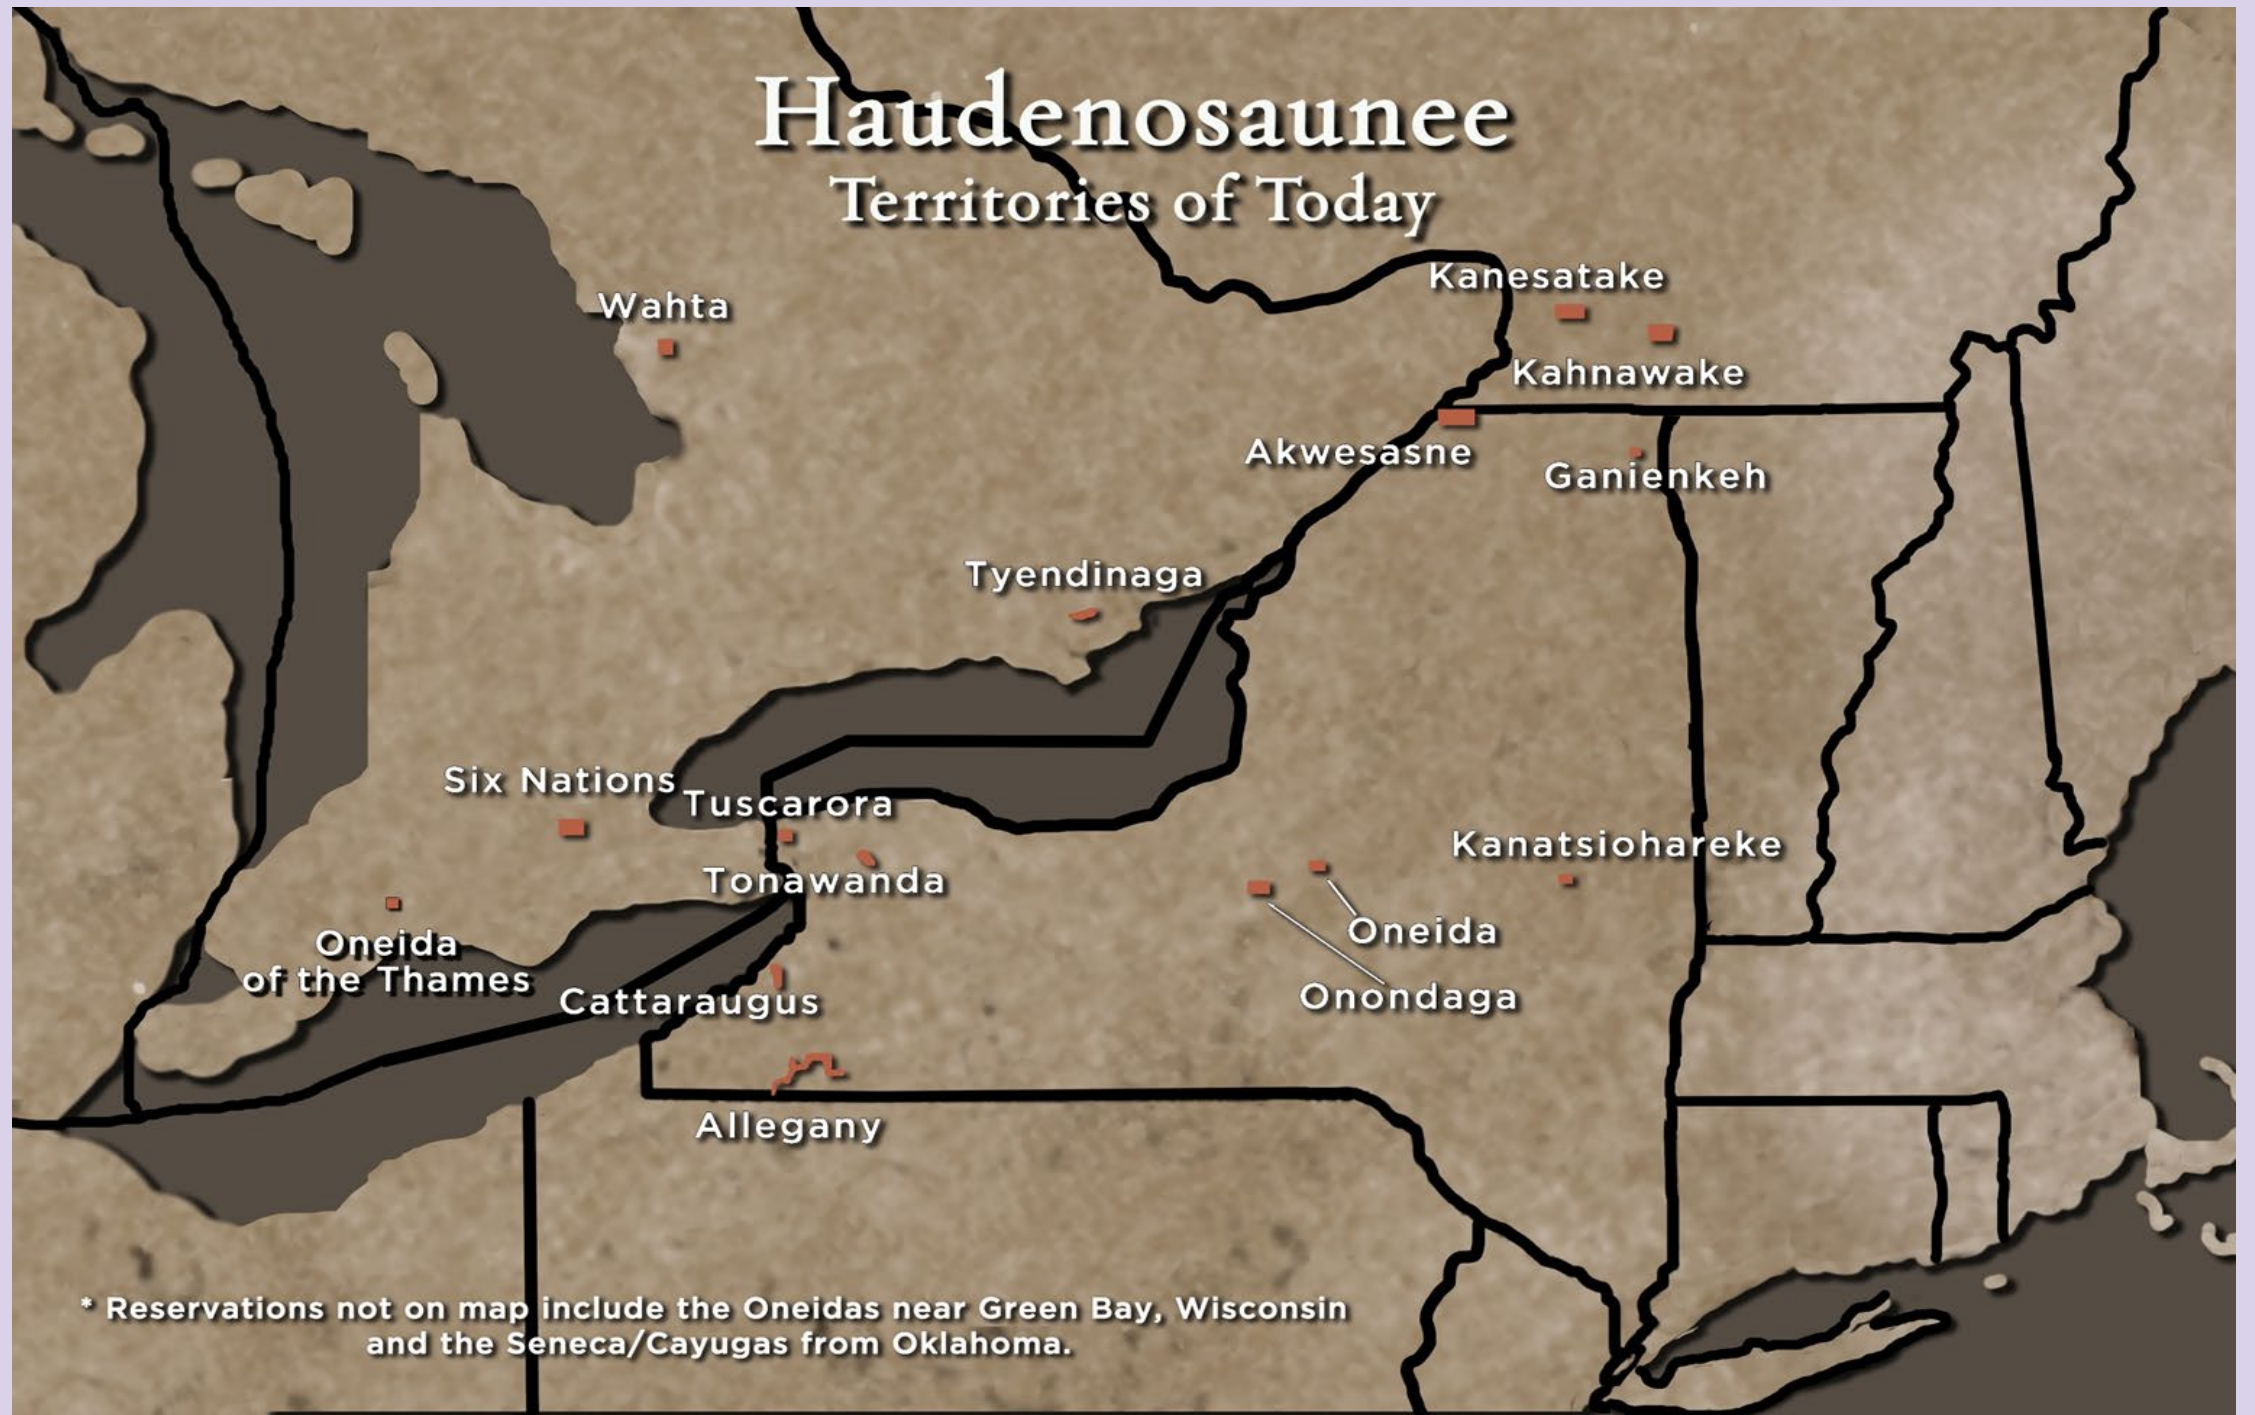

G3602.L6 (1779)

LAKE ONTARIO

ERIE

Seneca

Cayuga

Onondaga

Oneida

Mohawk

Iroquois
Five Nations
c. 1650

Seneca

Cayuga

Onondaga

Tuscarora

Oneida

Mohawk

Iroquois
Six Nations
c. 1720

Haudenosaunee Territories of Today

* Reservations not on map include the Oneidas near Green Bay, Wisconsin and the Seneca/Cayugas from Oklahoma.