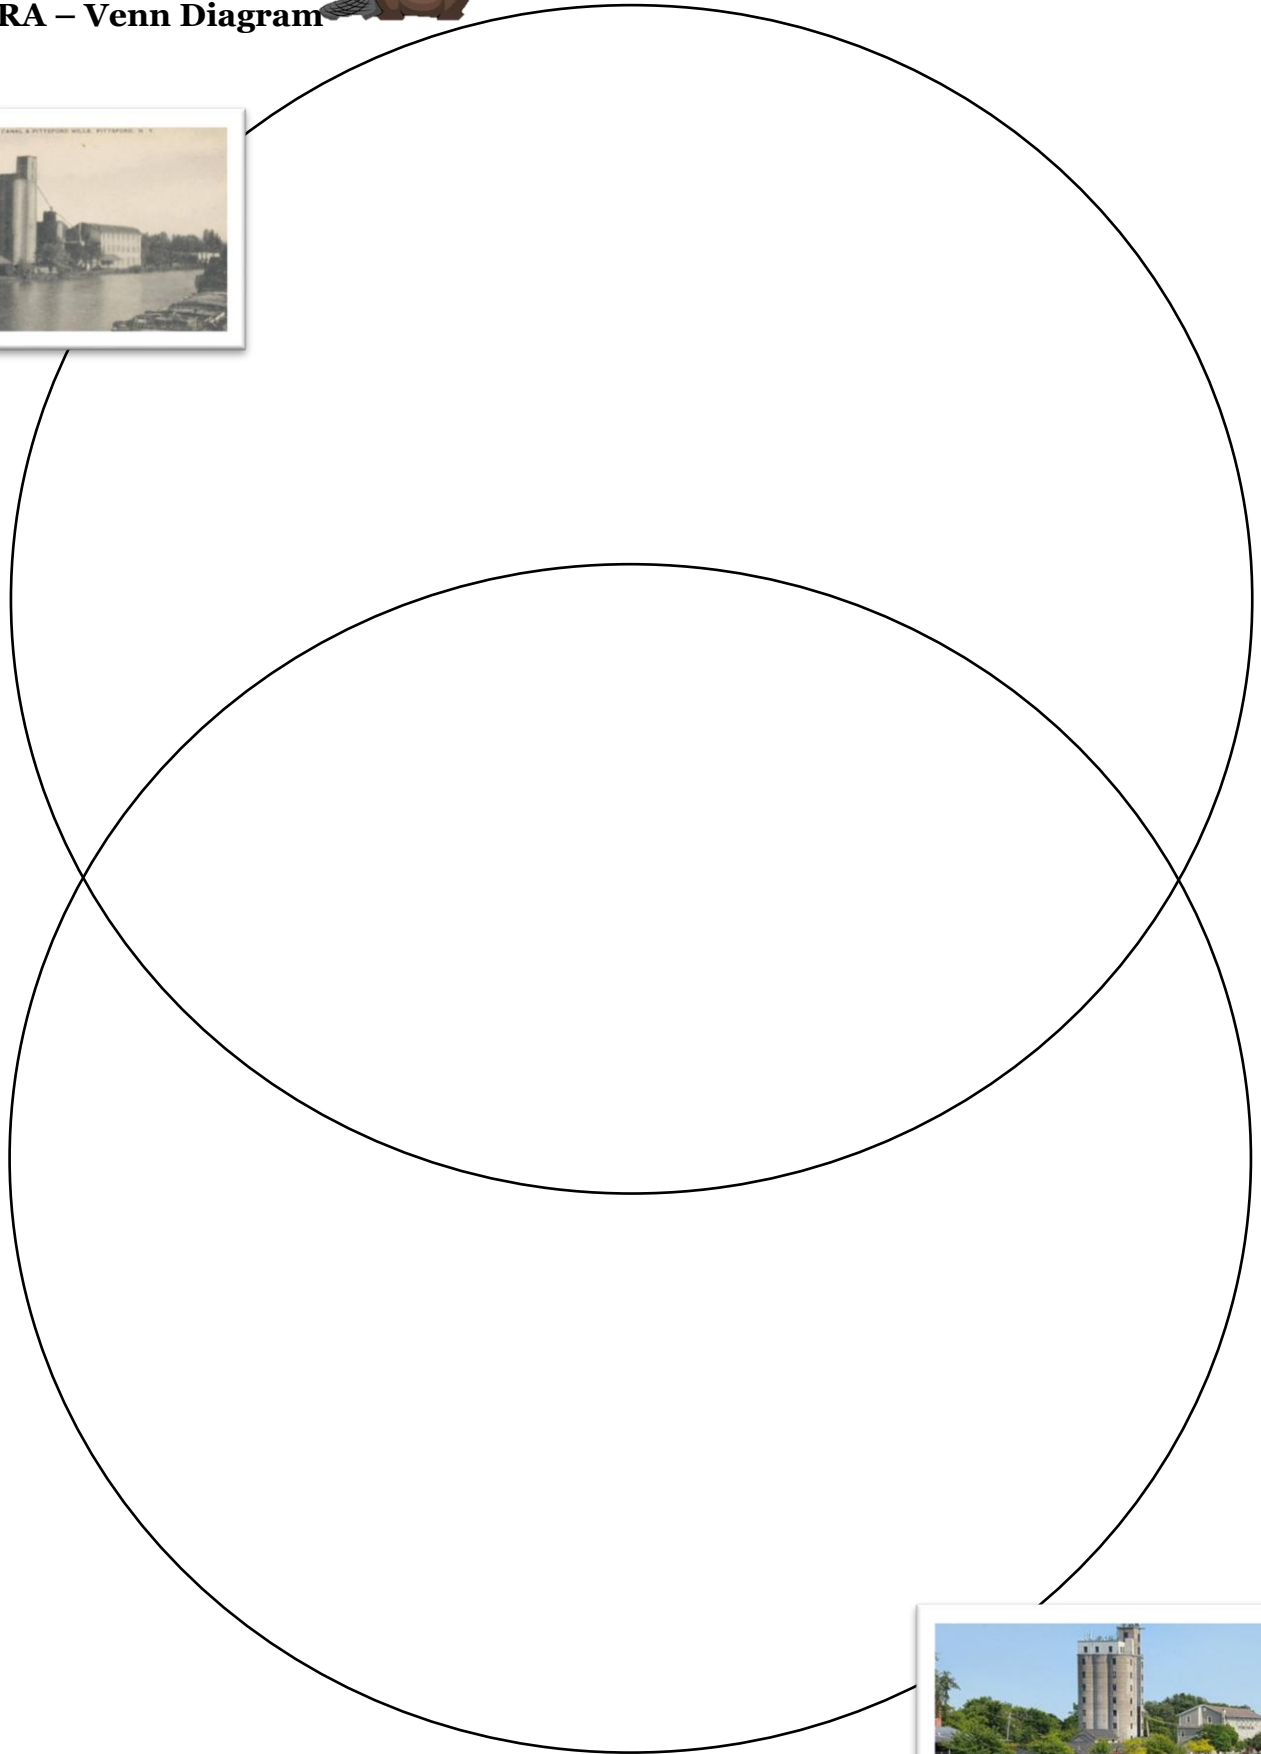

Take a Closer Look

Name: _____

EXTRA – Venn Diagram

Take a Closer Look

Name: KEY

EXTRA – Venn Diagram

- A boat with a flat top
- The tall tower (in both) is connected to a shorter building with a tower-like top (it is gone in 2025 picture)

Seen in both photographs

- Tall tower in the center
- Boats (but they are different)
- The canal
- Trees
- A long, three-story building with lots of windows to right of tower
- Overall impression – not much has changed!

- 2 boats – one of the far shore in front of tall tower (it's a replica packet boat) & one in foreground – a pleasure boat
- A red round tower to the left (FYI it was there in 1937, just not in the photo)
- The shorter tower-like building between the tall tower and the 3-story building is gone